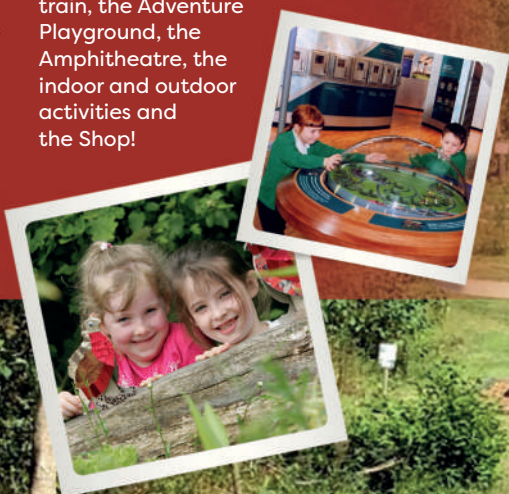

Teacher Self-Led Visits

Are you looking for a school trip on a budget?

In which case a teacher Self-Led day is the perfect choice for you and your class!

CONKERS will assist you in planning your Self-Led visit by offering free pre-visits for teachers and group leaders.

We are happy to provide advice about the most suitable activities to suit the needs of the group (please telephone in advance to arrange a suitable date).

As part of the admission price, you and your children will have full access to the CONKERS site, the 4D Cinema the Conkerchoo train, the Adventure Playground, the Amphitheatre, the indoor and outdoor activities and the Shop!

For your booking form please call **01283 213731**
or email education@visitconkers.com