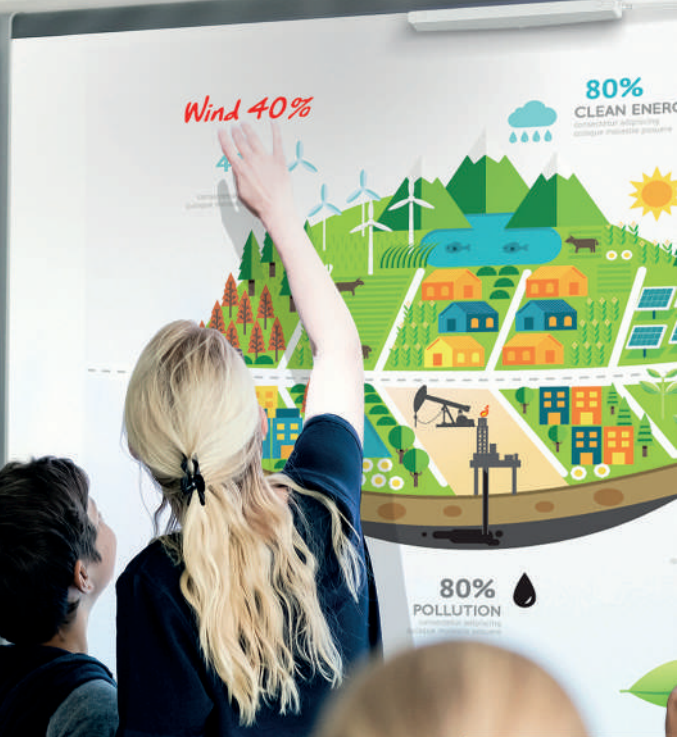

The future of learning

Create an efficient, connected and interactive learning environment, supported by seamless, reliable technology.

After decades of collaboration with schools and higher educational establishments, we understand the needs of teachers and their pupils.

We can help setup your digital classroom with the right solutions tailored for you.

Contact your Epson representative
conkers@epson.eu

EPSON
EXCEED YOUR VISION